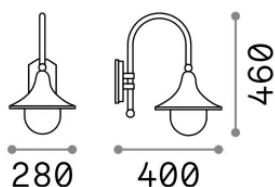

Info sorgente e prestazionali

Sorgente integrata	Light bulb (not included)
Sorgente sostituibile	No
Potenza	E27 max 1 x 52 W
Emissione	Diffuse
Consumo massimo	-
Lampadina consigliata	153964 E27 GOCCIA 08W 4000K CRI80 TRASP