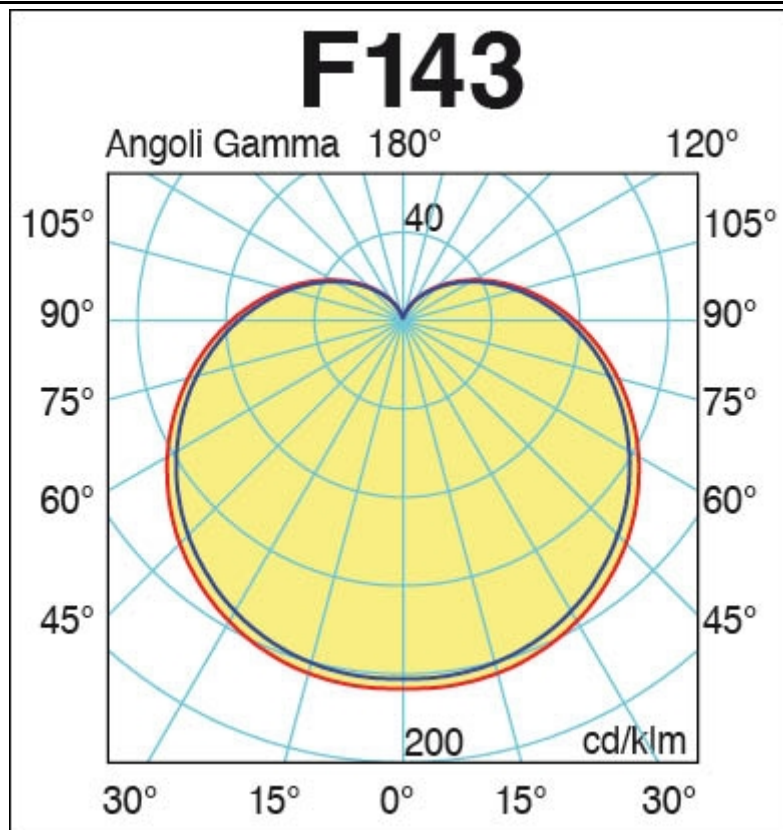

Fulfilled Directives and norms

2011/65/UE * RoHS 2012/19/UE * RAEE
2014/30/UE * Compatibilità Elettromagnetica
2014/35/UE * Bassa Tensione EN 61547 *
anno 2010 EN 55015 * anno 2014 EN 61000-3
-2 * anno 2007 (+A1/+A2:2011) EN 61000-3-3
* anno 2014 EN 62471 * anno 2010 IEC/TR
62471-2 EN 62031 * anno 2009 (+A1:2013)
EN 62560 * anno 2013 EN 60968 * anno 2013
2010/30/EU * Energy Consumption 874/2012 *
Regulation for Energy Labelling 2009/125/CE *
Progettazione Eco Compatibile 1194/2012 *
Progettazione Eco Compatibile

Spectrocolorimetry and Photometry

Shipping info

Item barcode
Pack

8011905849863
10 pz