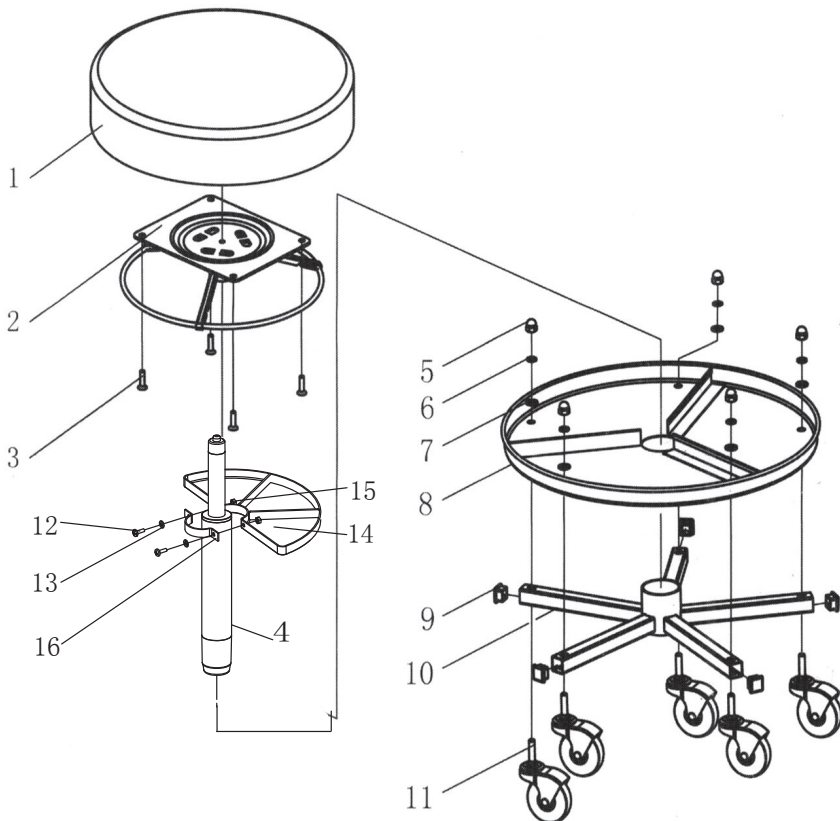

 **Beta**
2250

 **Beta**

BETA UTENSILI S.p.A.

via Alessandro Volta, 18 - 20845 Sovico (MB) ITALY

Tel. +39 039.2077.1 - Fax +39 039.2010742

www.beta-tools.com

ITEM NO.	DESCRIPTION	QTY
1	SEAT	1
2	UP AND DOWN SWITCH	1
3	SCREW M6X20	4
4	PNEUMATIC PUMP	1
5	NUT M8	5
6	WASHER $\varnothing 8$	5
7	FLAT WASHER $\varnothing 8$	5
8	TOOL TRAY	1
9	CAP	5
10	BRACE	1
11	WHEELS	5

ITEM NO.	DESCRIPTION	QTY
12	Cross recessed pan head screw M6 \times 16mm	2
13	Washer 6	2
14	Semi-circle tool tray	1
15	Nut M6	2
16	Bracket	1